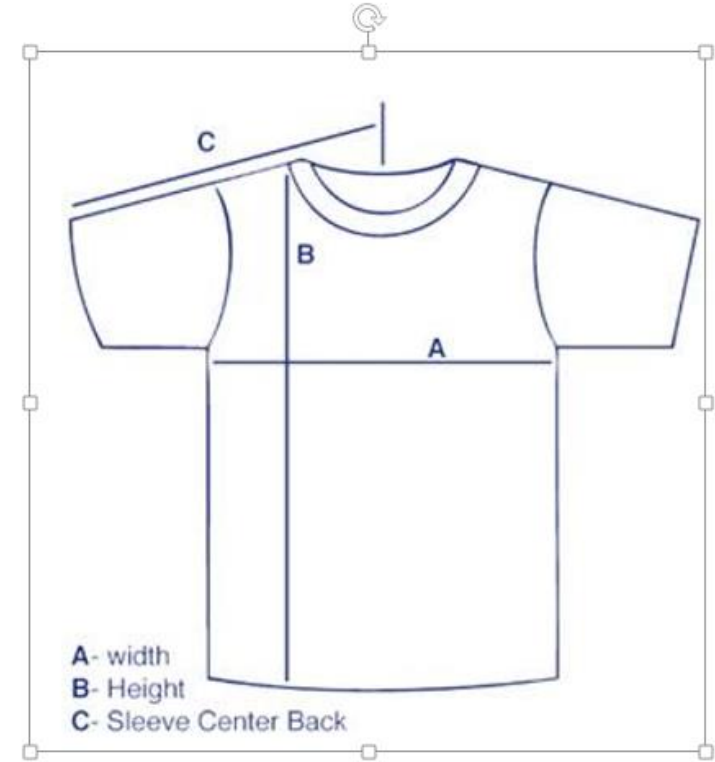

Black 607518M0*BLX

White: 607518M0*LG

Colors and graphics can change accordingly with design of the vehicle

Part Numbers

COD	DESCR.
607578M01SW	VJ SW MULTICOLOR HELMET XS
607578M02SW	VJ SW MULTICOLOR HELMET S
607578M03SW	VJ SW MULTICOLOR HELMET M
607578M04SW	VJ SW MULTICOLOR HELMET L
607578M05SW	VJ SW MULTICOLOR HELMET XL

COD	DESCR.
607518M01LG	T shirt Vespa SW white logo XS
607518M02LG	T shirt Vespa SW white logo S
607518M03LG	T shirt Vespa SW white logo M
607518M04LG	T shirt Vespa SW white logo L
607518M05LG	T shirt Vespa SW white logo XL
607518M01BLX	T shirt Vespa SW black new XS
607518M02BLX	T shirt Vespa SW black new S
607518M03BLX	T shirt Vespa SW black new M
607518M04BLX	T shirt Vespa SW black new L
607518M05BLX	T shirt Vespa SW black new XL

Size Chart

VESTIBILITA'

T-SHIRT VESPA

Ölçü Tanımı-İngilizce	Ölçü Tanımı-Türkçe	XS	S	M	L	XL	XXL	3XL
LUNGHEZZA DA PUNTO SPALLA	B	69	71	73	75	77	79	81
1/2 PETTO	A	50	52	54	56	58	60	62
LUNGHEZZA MANICA DA CENTRO COLLO	C	40	42	44	46	48	50	52